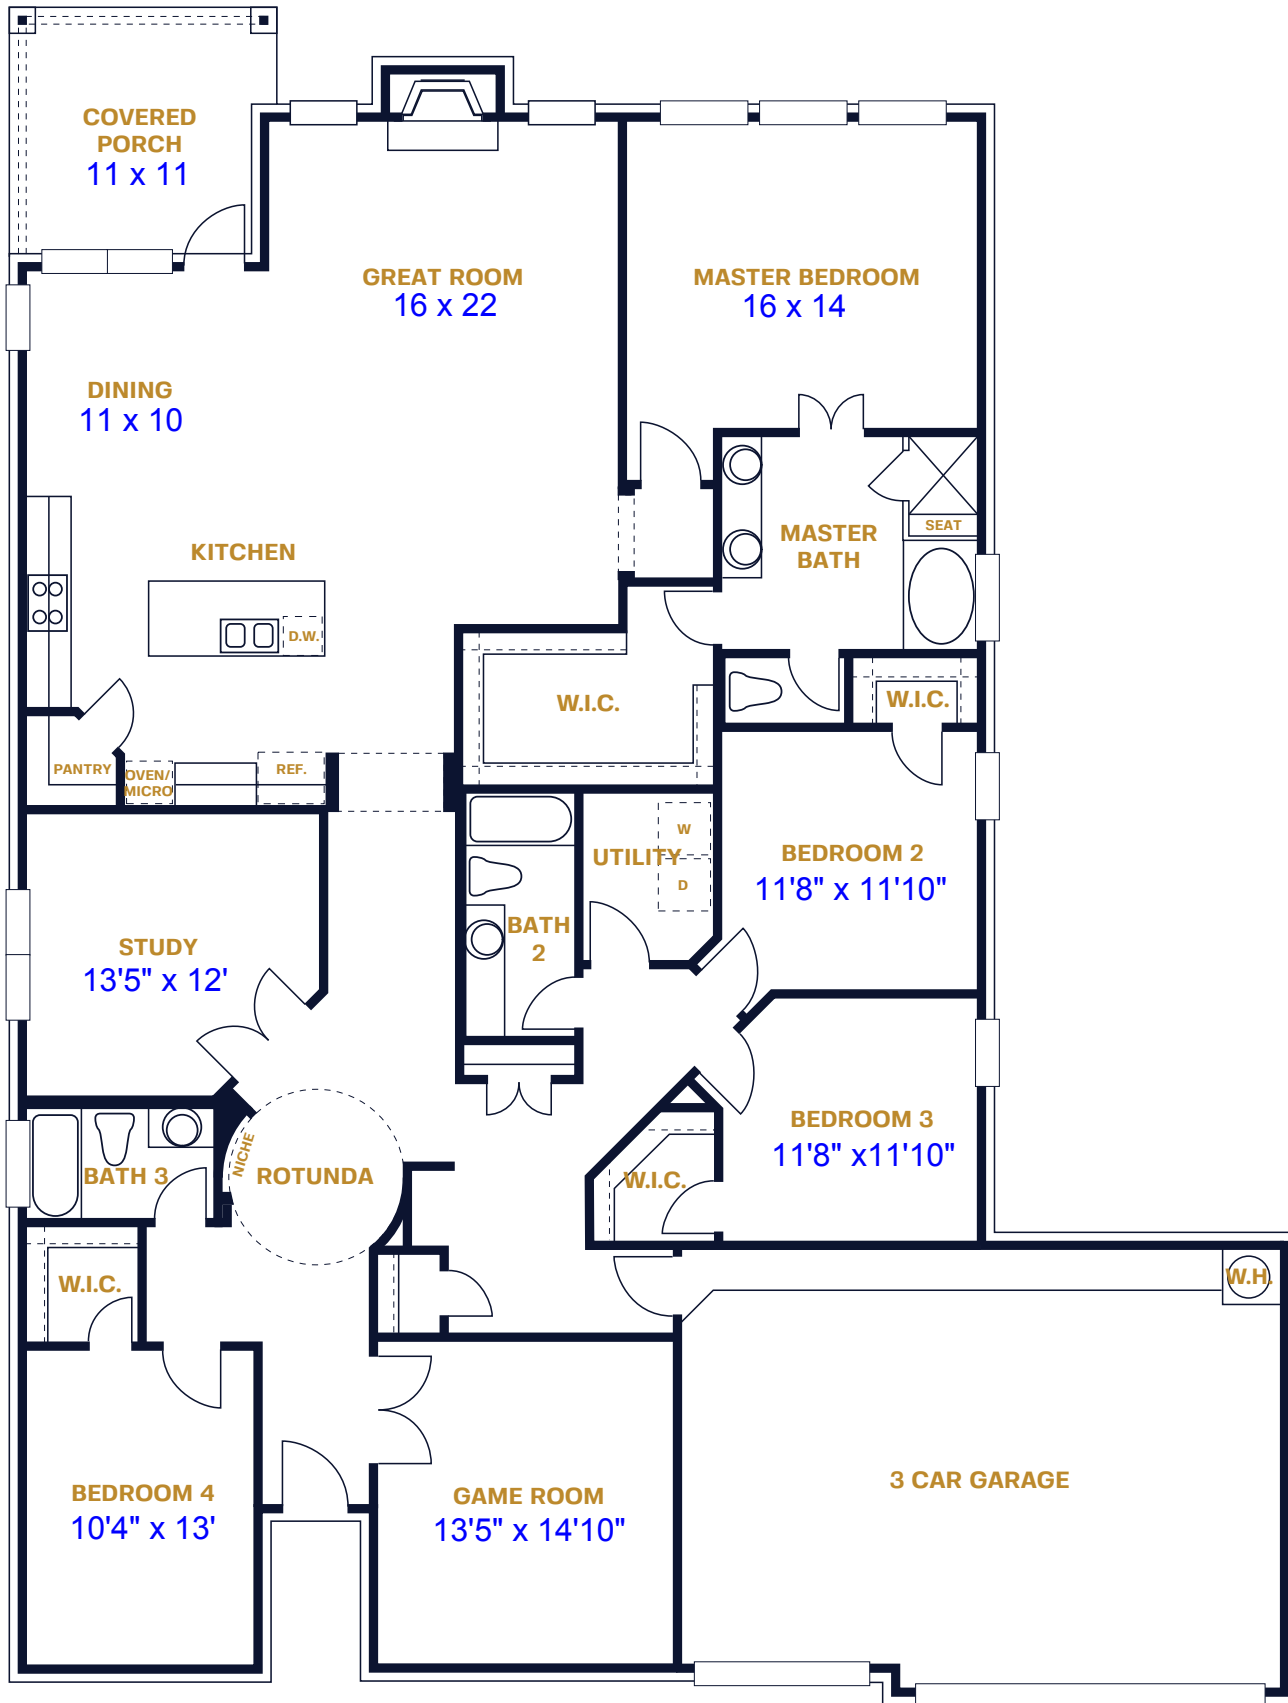

ELEVATION A

FRISCO II

The Colony-Oaklands/Bastrop, TX

4 Bedroom | 3 Bathroom | Study | Gameroom | 3 Car Garage

2816 SQ FT